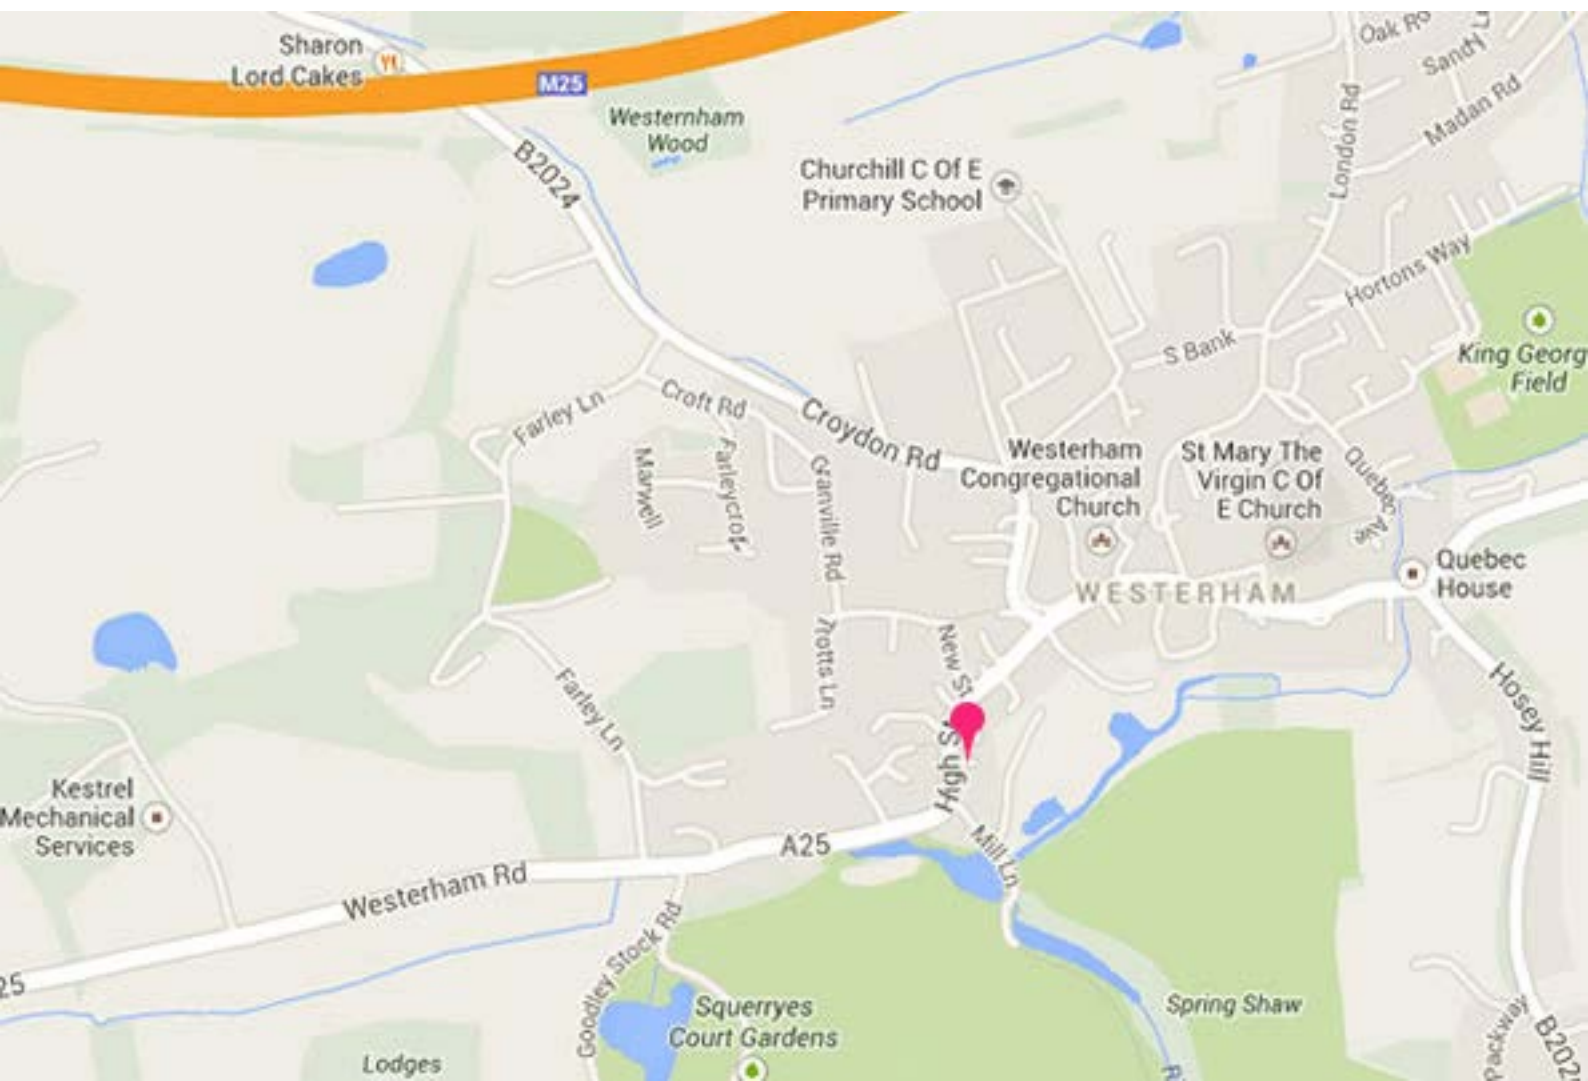

Sensory Centre

General Wolfe House,
83 High Street,
Westerham,
Kent
TN16 1PG

Call us

+44 (0)1959 563 214

By Air

Gatwick Airport.
Approximately 30 minutes drive away.

Heathrow Airport.
Approximately 45 minutes drive away.

By Rail

Oxted Station
Approximately 5 minutes taxi ride away.

National Rail Enquiries on: 0845 7484950.

Travel directions by car

DIRECTIONS FROM M25 EASTBOUND

1. Leave M25 at Junction 6, Godstone Interchange, take 3rd exit onto A22.
2. At roundabout take 1st exit A25, Oxted, Westerham. Continue straight on A25 for 5.5miles.
3. On entering Westerham, after passing the General Wolfe Public House on your left, Marketing Sciences can be found on the right hand side immediately after the next bend at the bottom of the High Street. There is a carpark in front of the building.

DIRECTIONS M25 WESTBOUND (FROM DARTFORD DIRECTION)

1. Leave M25 at Junction 5, (stay in right hand lane and leave via A21 exit)Sevenoaks.
2. Branch left and merge onto A25, continue for 4.5 miles. Carry on through Westerham High Street and Marketing Sciences can be found on the left hand side just before the bad bend at the end of the High Street. There is a carpark in front of the office.

For motorists coming via the M20/M26, on to the M25 there is no exit at Junction 5, Sevenoaks, so continue on to Junction 6 at Godstone Interchange and take those directions.